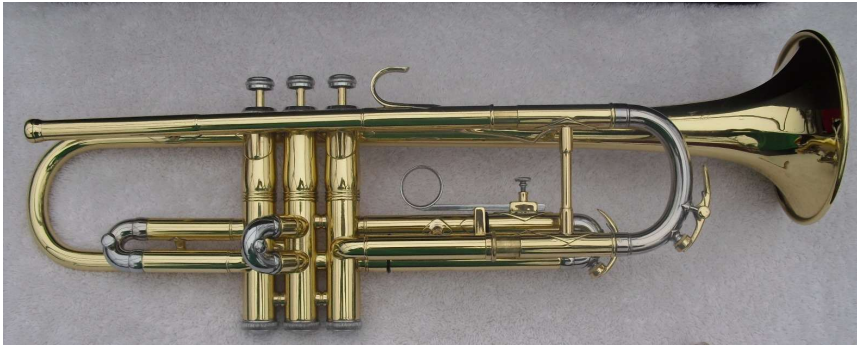

Vega Hi-Voice Trumpets

1940 - 1941

The Hi-Voice trumpet is the rarest of all Vega models with only one example found from 1940 and one ad from 1941. This was a Power model with a unique ten-sided bell flair.

Hi-Voice model #40143 from 1940 (auction photos).

February 1941 Down Beat magazine ad.

THE CASE OF THE MISSING HIGH "C"

There are probably a good many times when you'd like to put Sherlock Holmes on the trail of **your** high C—in fact your entire upper register! What happens to it? It doesn't take a Sherlock to find that out. Nine times out of ten it's because you and your horn are fighting each other from the moment you get on the stand until the boss finally says, "Okay boys—pack up." Now, if Holmes were a trumpet man, he'd set you straight in a hurry.

He would advise you to try the new VEGA "Hi-Voice" Model Trumpet, with the sensational Vega-Coustic Fluted Flare Bell. "Hi-Voice is right," he'd say. "Play that baby and your high register worries will fade into thin air. It's the most powerful, easiest blowing and most flexible trumpet that ever thrilled a brass man!"