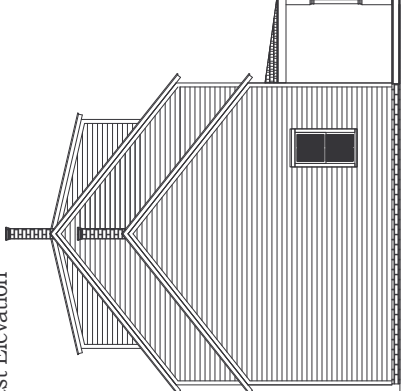

West Elevation

North Elevation

East Elevation

South Elevation

W. R. Waddell Store
Store & Grain Warehouse - North Creek, NY

Warehouse c.1872, Store c.1925; based on 1927 map & photos.
Drawn by Jon Patton, 1/28/2009.