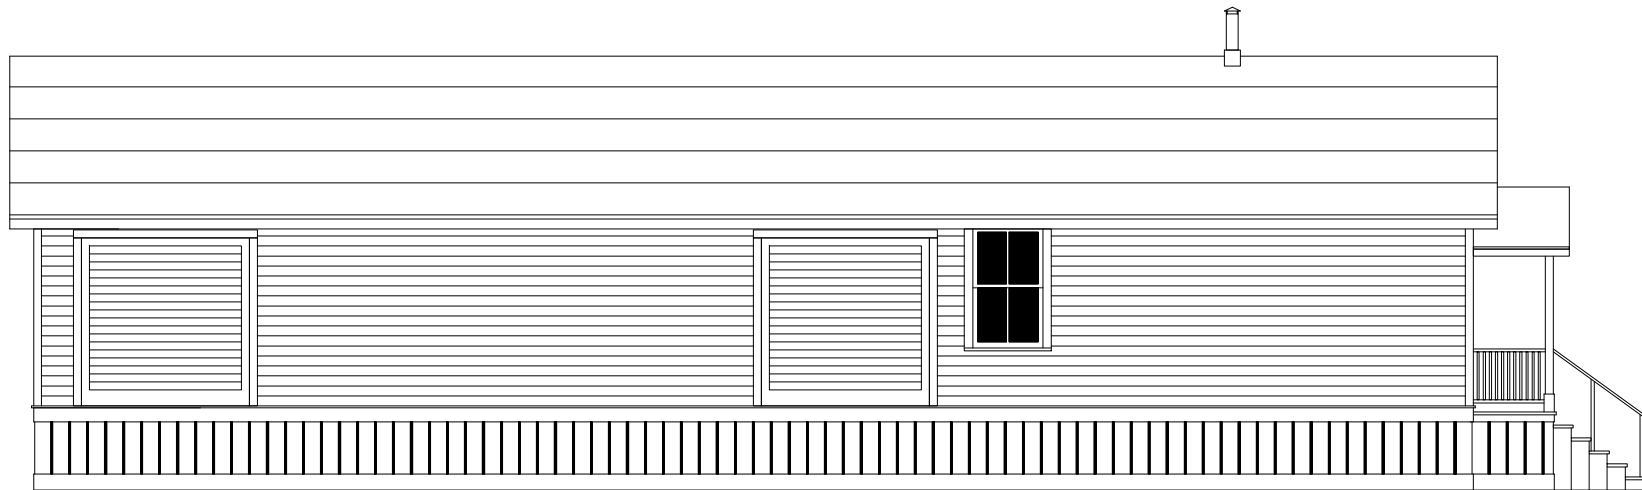

East Elevation

South Elevation

DELAWARE & HUDSON RAILROAD
Warrensburg, NY Freight Station

Built in 1929, based on D&H photo from 1931.
Drawn by Jon Patton, 6/2009.