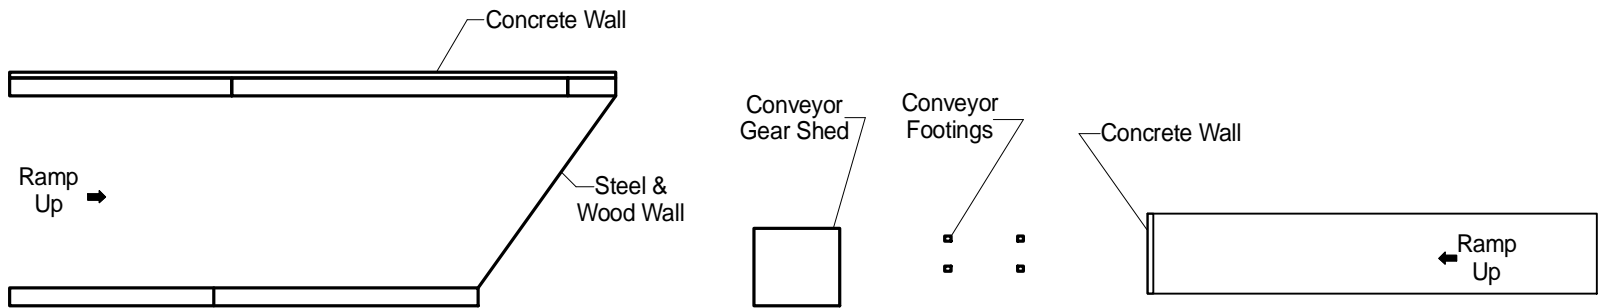

West  
Elevation

Plan  
View

**DELAWARE & HUDSON RAILROAD**  
White's Sand

Based on field measurements from 2008

Facility built c.1958